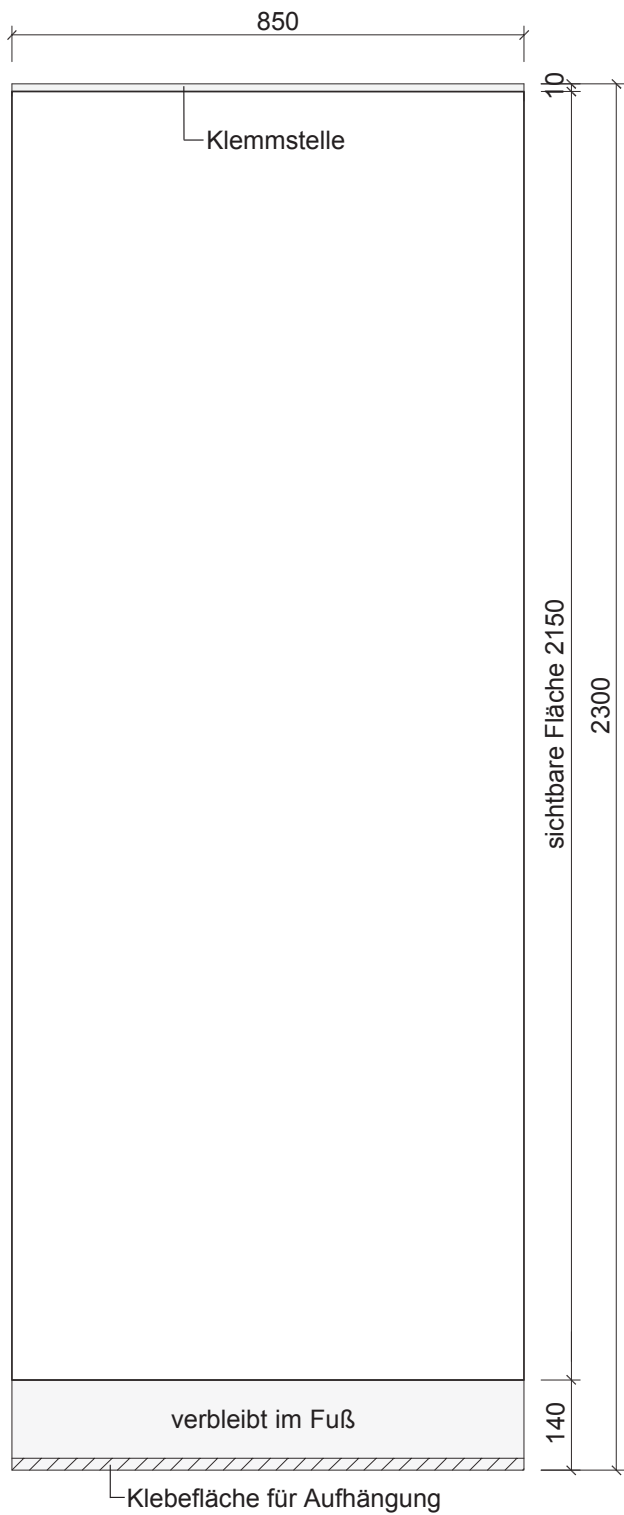

# ROLL UP CLASSIC 85

Maße in mm

# ROLL UP CLASSIC 100

Maße in mm

# ROLL UP CLASSIC 120

Maße in mm

# ROLL UP CLASSIC 200

Maße in mm