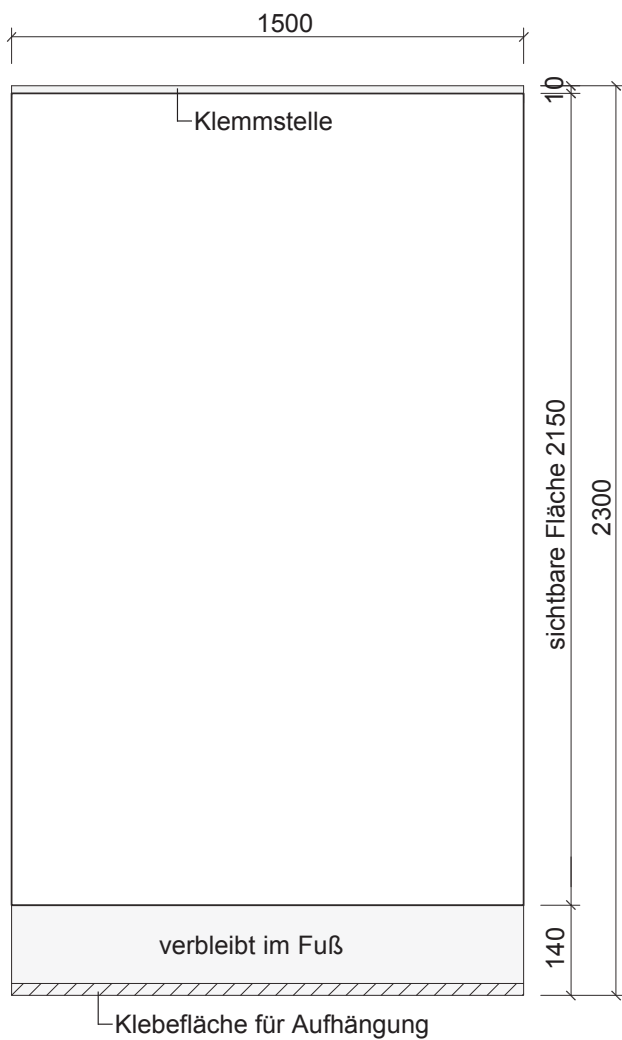

# ROLL UP CLASSIC 100

Maße in mm

# ROLL UP CLASSIC 120

Maße in mm

# ROLL UP CLASSIC 150

Maße in mm

# ROLL UP CLASSIC 200

Maße in mm