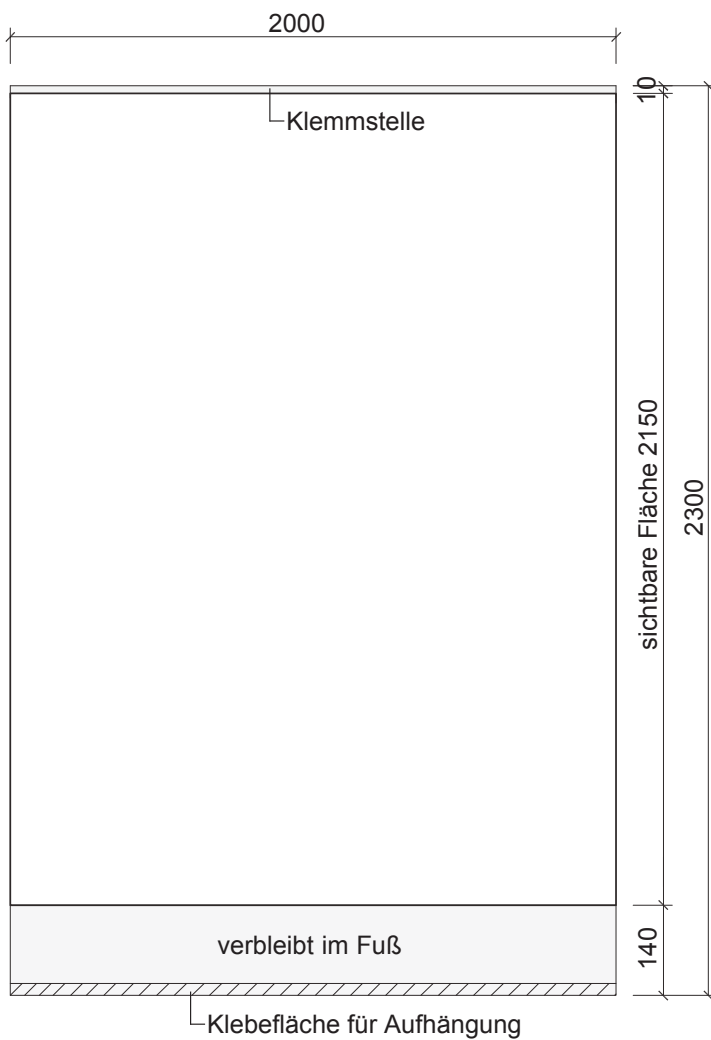

# ROLL UP CLASSIC 120

Maße in mm

# ROLL UP CLASSIC 200

Maße in mm